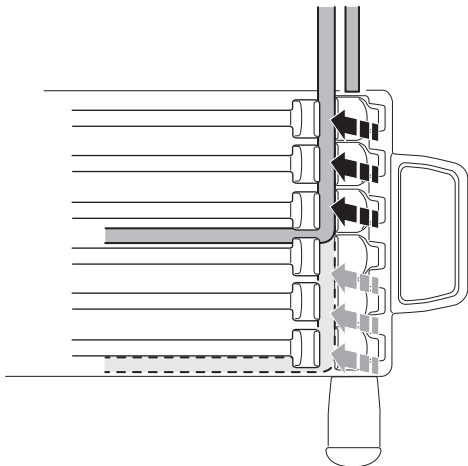

Thule Carbon Frame Protector 984
for Thule ProRide 598 and
Thule AcuTight Torque Limiter Knob

➤ Instructions

©

Thule ProRide 598

Thule AcuTight Torque Limiter Knob

Thule Sweden AB, Box 69, 330 33 Hillerstorp, SWEDEN