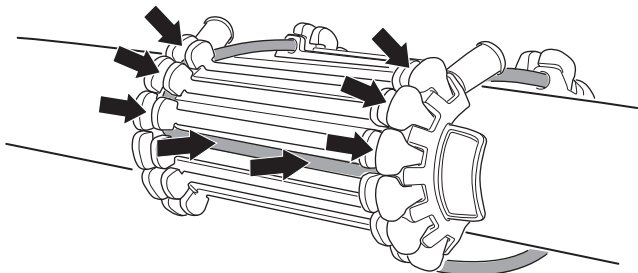

Thule Carbon Frame Protector 984
for Thule ProRide 598 and
Thule AcuTight Torque Limiter Knob

➤ Instructions

©

Thule ProRide 598

Thule AcuTight Torque Limiter Knob

Thule Sweden AB, Box 69, 330 33 Hillerstorp, SWEDEN