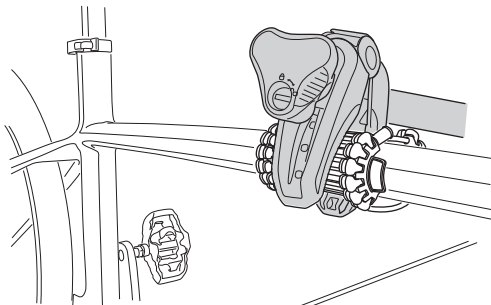

Thule Carbon Frame Protector 984
for Thule ProRide 598 and
Thule AcuTight Torque Limiter Knob

➤ Instructions

©

Thule ProRide 598

Thule AcuTight Torque Limiter Knob

Thule Sweden AB, Box 69, 330 33 Hillerstorp, SWEDEN