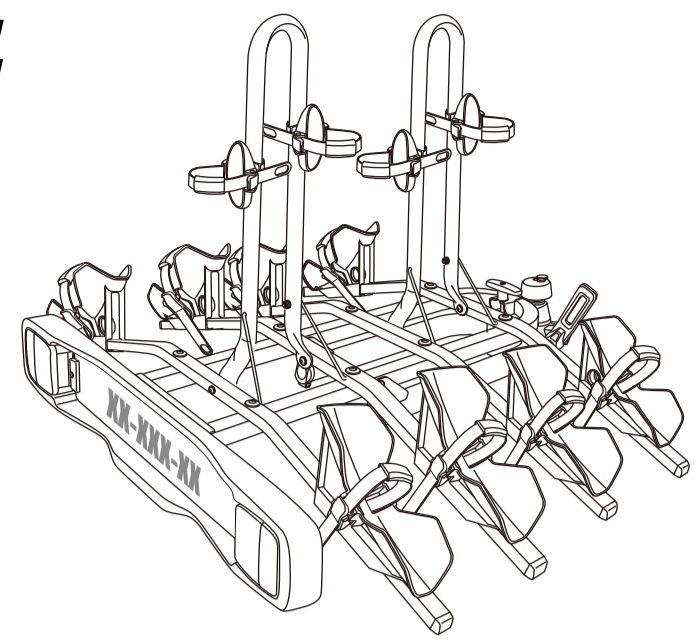

BUZZ RACK

BUZZRACER 4

Max		
40 kg		22 kg
50 kg		32 kg
60 kg	18 kg	42 kg
70 kg		52 kg
>80 kg		MAX 60 kg

>65mm
 7
 18 kg
 4
MAX 60 kg
MAX 132 lbs
94-3007-444-10-X2/20200302

OK

OK

OK

OK

MAX 60KG

⚠ 4 x 15kg = MAX 60 kg ⚠

⚠ 1 ≤ 20 kg ⚠

⚠ 2 ≤ 20 kg ⚠

⚠ 3 + 4 ≤ 20 kg ⚠

Max 3.25"

Wheel base

10" Tire diameter		26" Tire diameter		29" Tire diameter	
MIN	MAX	MIN	MAX	MIN	MAX
61cm(24")	91cm(36")	86cm(34")	114cm(45")	91cm(36")	119cm(47")

x8

x8 M6x1.0

STEP 2.

x4

STEP 3.

L x4

R x4

STEP 4.