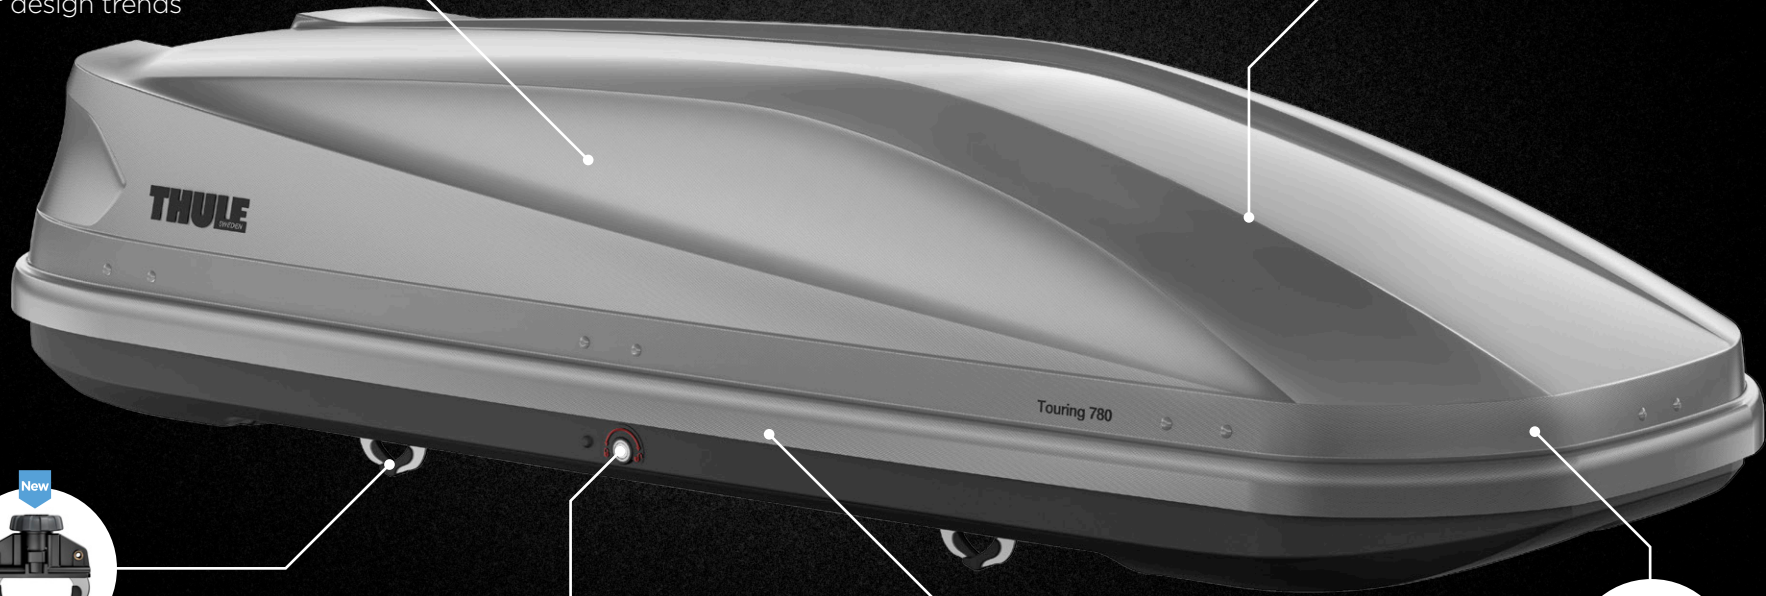

THULE
SWEDEN

New lid design following latest car design trends

2 lid colour options (available for all box sizes)
Titan aeroskin (replacing silver grey aeroskin)
Black glossy (replacing anthracite aeroskin)

5 different size for all needs

Easy and reliable fixation with new FastClick mounting system. Based on FastGrip, but now with integrated torque indicator.

Central safety locking allows to remove the key only when all locking points are securely closed.