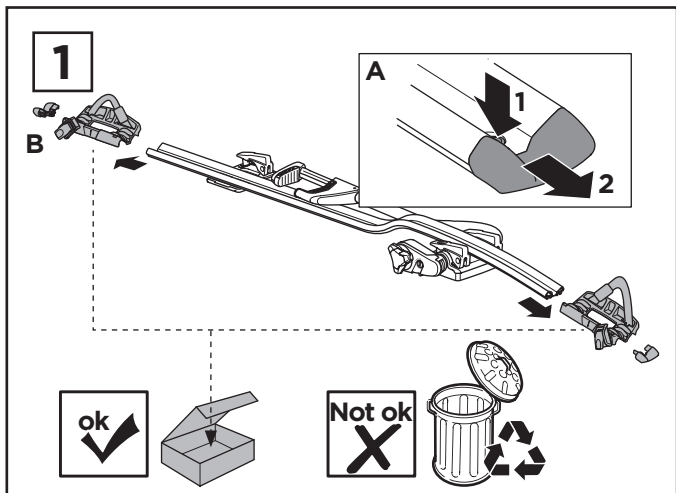

Thule ProRide Fatbike Adapter 5981

> Instructions

2

A

B

B

* Fit Tips!

ProRide 598