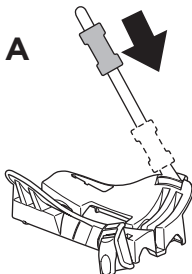

Thule ProRide Fatbike Adapter 5981

> Instructions

2

A

B

B

* Fit Tips!

ProRide 598