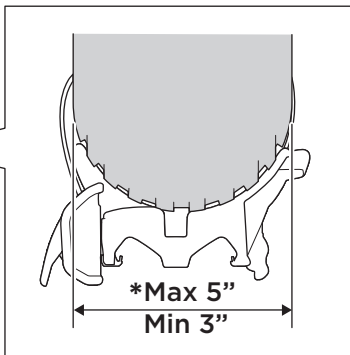

Thule ProRide Fatbike Adapter 5981

> Instructions

2

A

B

B

* Fit Tips!

ProRide 598