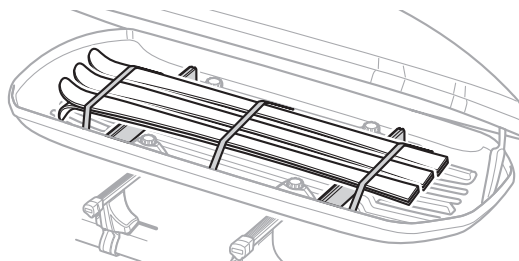

Thule Box Ski Carrier adapter

694900