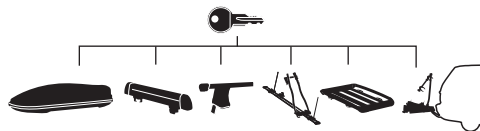

Carbon
Frame

9906

7-zu-13 pol Adapter
7-to-13 pin Adapter

9907

13-zu-7 pol Adapter
13-to-7 pin Adapter

Thule One-Key System

- 544  (x4)
- 596  (x6)
- 588  (x8)
- 452  (x12)