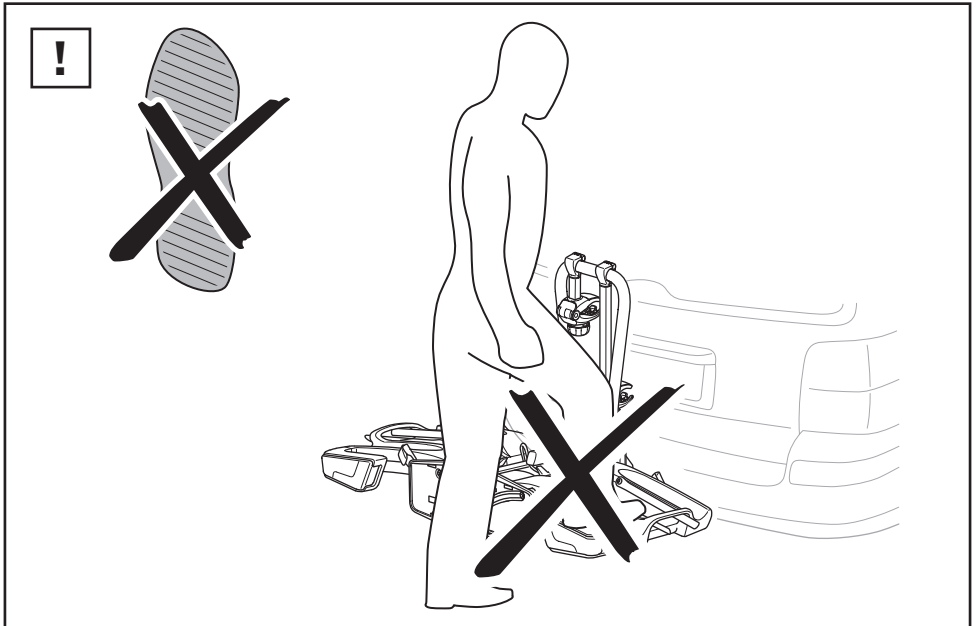

Carbon
Frame

9906

7-zu-13 pol Adapter
7-to-13 pin Adapter

9907

13-zu-7 pol Adapter
13-to-7 pin Adapter

Thule One-Key System

- 544  (x4)
- 596  (x6)
- 588  (x8)
- 452  (x12)