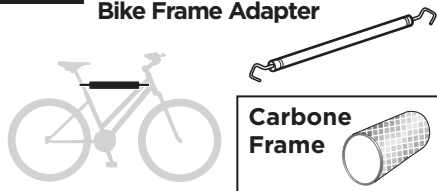

Carbon
Frame

9906

7-zu-13 pol Adapter
7-to-13 pin Adapter

9907

13-zu-7 pol Adapter
13-to-7 pin Adapter

Thule One-Key System

- 544  (x4)
- 596  (x6)
- 588  (x8)
- 452  (x12)