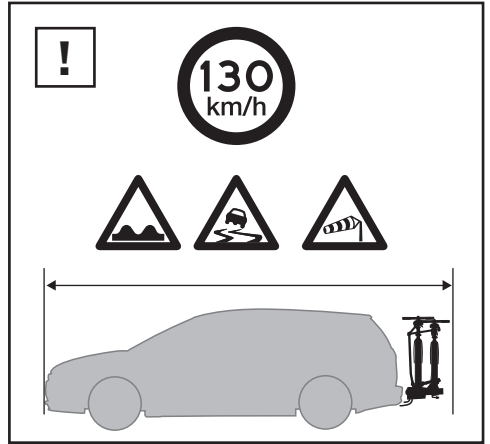

Carbon
Frame

9906

7-zu-13 pol Adapter
7-to-13 pin Adapter

9907

13-zu-7 pol Adapter
13-to-7 pin Adapter

Thule One-Key System

- 544  (x4)
- 596  (x6)
- 588  (x8)
- 452  (x12)