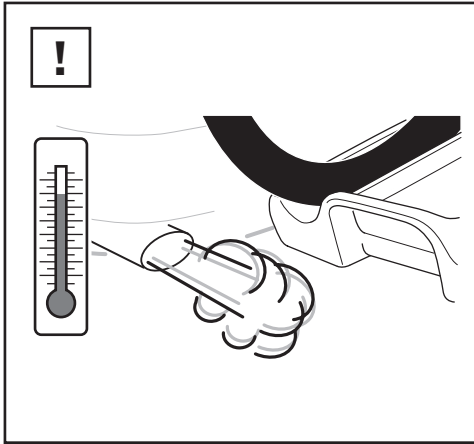

Carbon
Frame

9906

7-zu-13 pol Adapter
7-to-13 pin Adapter

9907

13-zu-7 pol Adapter
13-to-7 pin Adapter

Thule One-Key System

- 544  (x4)
- 596  (x6)
- 588  (x8)
- 452  (x12)