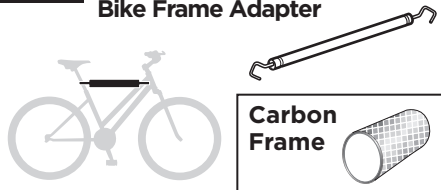

982

Rahmenadapter
Bike Frame Adapter