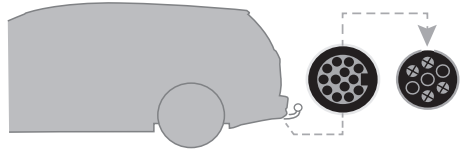

9907

**13-zu-7 pol Adapter
13-to-7 pin Adapter**